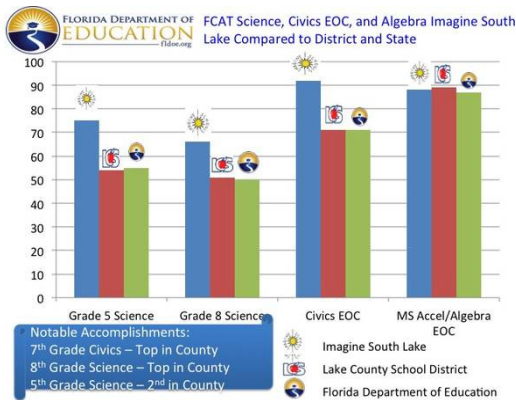

IMAGINE SOUTH LAKE CHARTER SCHOOL

2750 Hartwood Marsh Road
Clermont, Florida 34711
(352) 243-2960
Imaginesouthlake.org

Developing Character,
Enriching Minds.

June 14, 2018

Dear Parents,

FSA Math and ELA, Science, and Civics scores were released to schools today from the Florida Department of Education. Imagine South Lake outperformed the district and state in nearly every grade level and subject area. In many cases, we were first in Lake County. Way to go Warriors! Our faculty and staff are One Team working together for our students!

I am so proud of the excellent work we did at Imagine South Lake this year, including all of the ways we worked to develop and support students that cannot be measured through a test. We had many opportunities to love our Warriors well this year through triumphs and challenges. This is among our most important work and highest calling. Individual student scores will be uploaded into Jupiter Grades in the coming weeks.

Go Warriors!

Mrs. Dial

Follow us on Twitter @ImagineSLSchool

Like us on Facebook at Imagine South Lake Charter