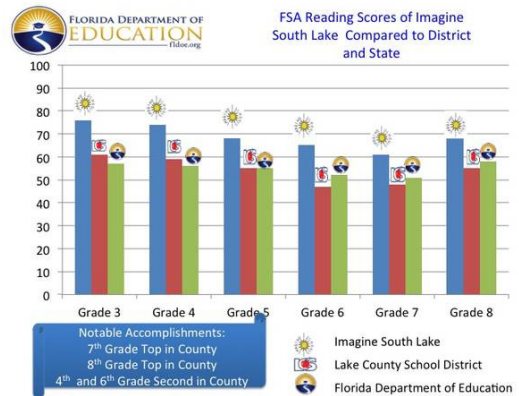

IMAGINE SOUTH LAKE CHARTER SCHOOL

2750 Hartwood Marsh Road
Clermont, Florida 34711
(352) 243-2960
Imaginesouthlake.org

Developing Character,
Enriching Minds.

June 14, 2018

Dear Parents,

FSA Math and ELA, Science, and Civics scores were released to schools today from the Florida Department of Education. Imagine South Lake outperformed the district and state in nearly every grade level and subject area. In many cases, we were first in Lake County. Way to go Warriors! Our faculty and staff are One Team working together for our students!

I am so proud of the excellent work we did at Imagine South Lake this year, including all of the ways we worked to develop and support students that cannot be measured through a test. We had many opportunities to love our Warriors well this year through triumphs and challenges. This is among our most important work and highest calling. Individual student scores will be uploaded into Jupiter Grades in the coming weeks.

Go Warriors!

Mrs. Dial

Follow us on Twitter @ImagineSLSchool

Like us on Facebook at Imagine South Lake Charter