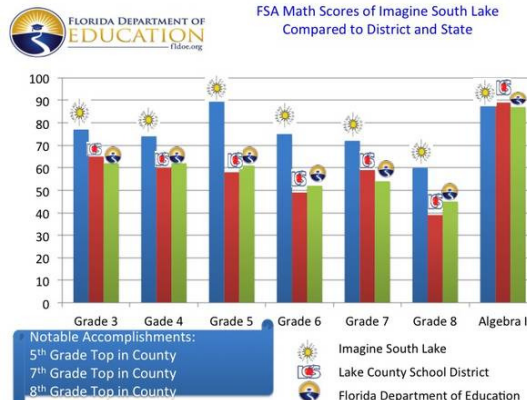

IMAGINE SOUTH LAKE CHARTER SCHOOL

2750 Hartwood Marsh Road
Clermont, Florida 34711
(352) 243-2960
Imaginesouthlake.org

Developing Character,
Enriching Minds.

June 14, 2018

Dear Parents,

FSA Math and ELA, Science, and Civics scores were released to schools today from the Florida Department of Education. Imagine South Lake outperformed the district and state in nearly every grade level and subject area. In many cases, we were first in Lake County. Way to go Warriors! Our faculty and staff are One Team working together for our students!

I am so proud of the excellent work we did at Imagine South Lake this year, including all of the ways we worked to develop and support students that cannot be measured through a test. We had many opportunities to love our Warriors well this year through triumphs and challenges. This is among our most important work and highest calling. Individual student scores will be uploaded into Jupiter Grades in the coming weeks.

Go Warriors!

Mrs. Dial

Follow us on Twitter @ImagineSLSchool

Like us on Facebook at Imagine South Lake Charter